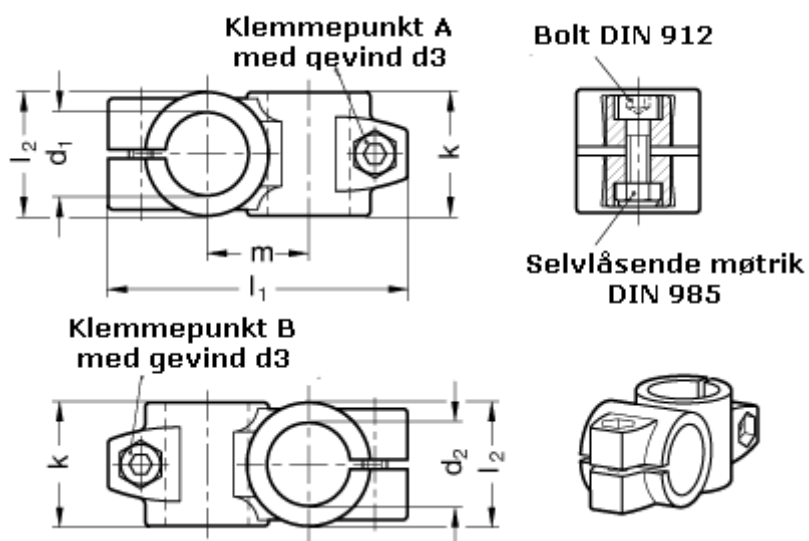

Article number: 20132B40B40562BL

Description: E+G 2-way pipe clamp
GN 132-B40-B40-56-2-BL

Measures

Adjustable clamp lever = GN 911-M10-40 have to be ordred separately

d1	= 40
d2	= 40
d3	= M10
k	= 56
l1	= 125.0
l2	= 56
m	= 45